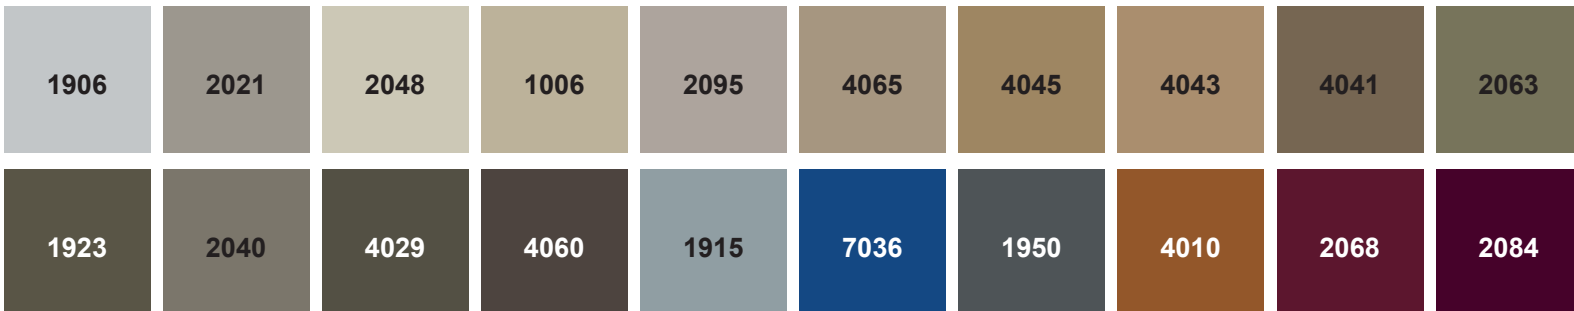

UNIT 2- "VERSATILE SWEEP"

		PART #	DESCRIPTION	COLOR #	QUANTITY	SET PRICE	TOTAL
SET D	9	VS15-D24389	SIDE SWEEP-SET A			$129.07	
	10		FRONT/SIDE HOOK-SET A				
SET E	12	VS15-E24390	FRONT/SIDE HOOK-SET B			$135.84	
	13		REAR SIDE SWEEP-SET B				
	14		SIDE SWEEP-SET B				
SET F	15	VS15-F24388	SIDE HOOK-SET C			$135.53	
	16		SIDE SWEEP-SET C				
	17		ROOF SWEEP-SET C				
	18		FRONT HOOK-SET C				

ACCESSORIES

	PART #	DESCRIPTION	QUANTITY	UNIT PRICE	TOTAL
19	AT1WHITE	WHITE SQUEEGEES		$.68	
20	RB-3"	3" DIAMETER RIVET BRUSH		$36.75	
21	391X	AIR RELEASE TOOL		$24.67	

AVAILABLE COLORS

1906-SILVER METALLIC
2021-SMOKE METALLIC
2048-LIGHT PEWTER
1006-CASHMERE BEIGE
2095-CHAMPAGNE MET.
4065-LIGHT TAUPE
4045-MOCHA FROST
4043-ANTIQUE BRONZE

4041-UMBRA BROWN
2063-GARGOYLE METALLIC
1923-CHARCOAL
2040-PEWTER METALLIC
4029-DK SANDLEWOOD MET.
4060-S. EARTH METALLIC
1915-STEEL GREY
7036-MIDNIGHT BLUE

1950-DARK CHARCOAL
4010-WARM SIENNA
2068-BAYBERRY
2084-LOGANBERRY

Color swatches available upon request

SUBTOTAL

ADD 7% SALES TAX

TOTAL